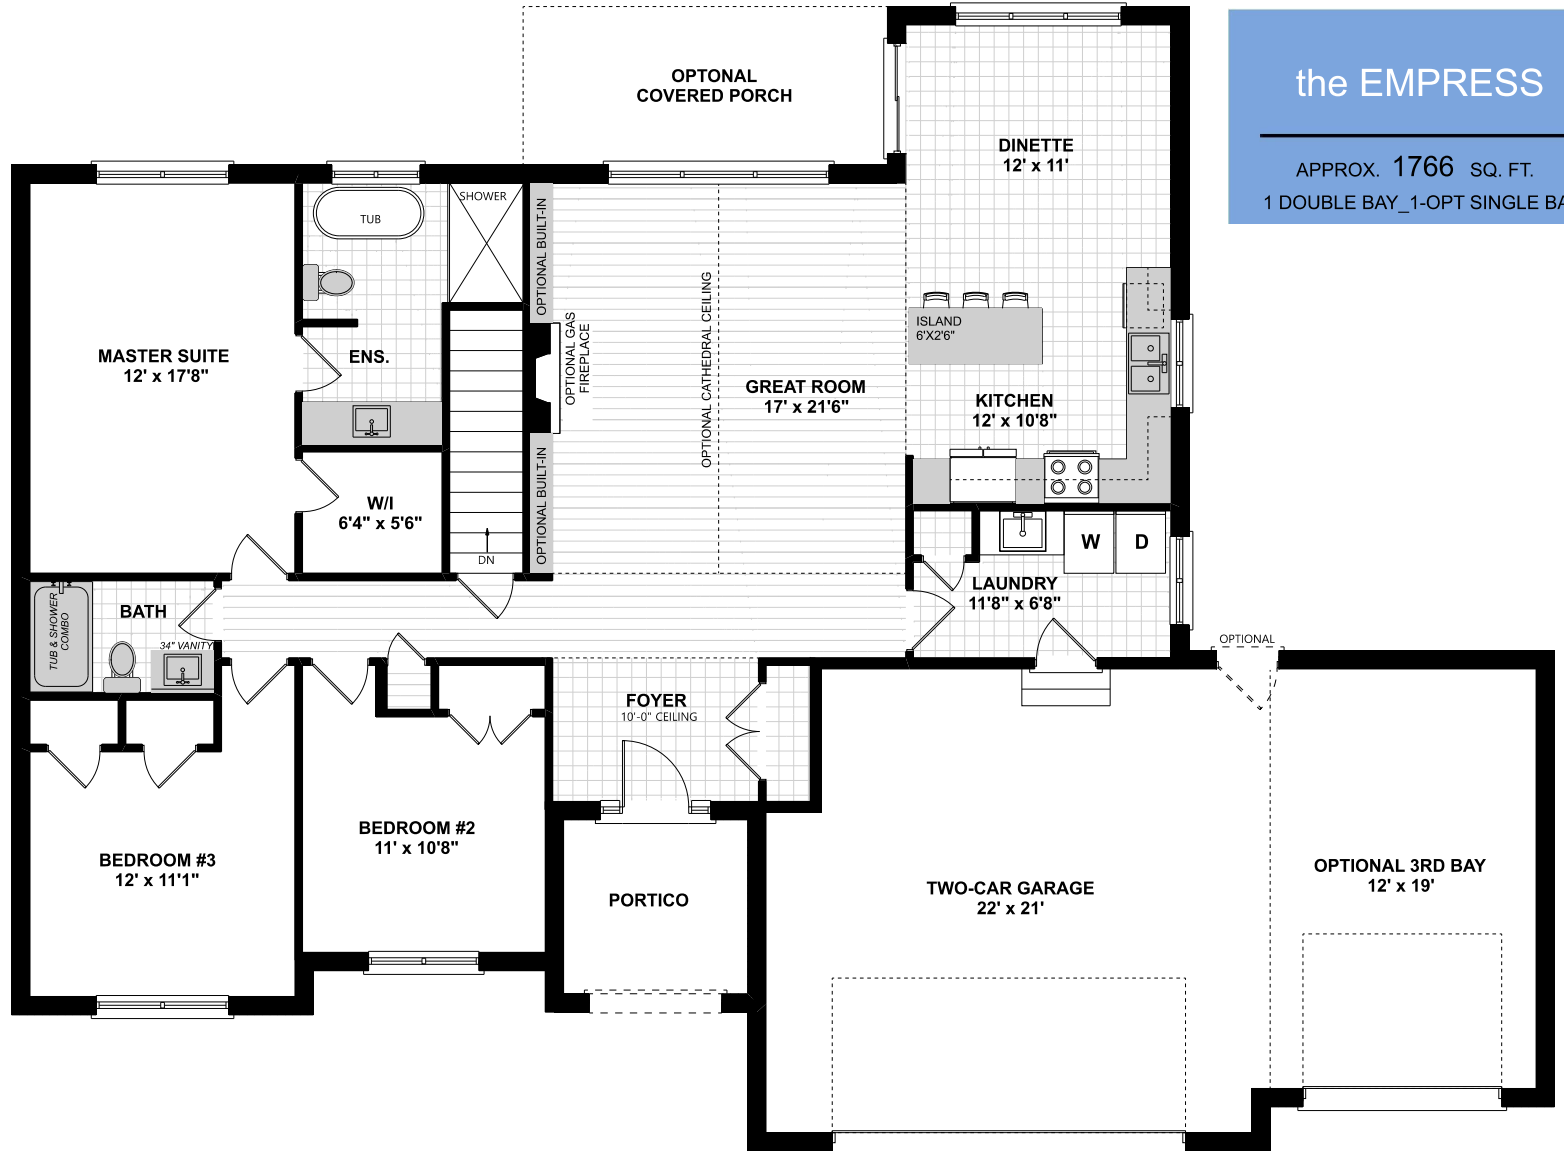

OPTIONAL BATHROOM LAYOUT #1

the EMPRESS

APPROX. 1766 SQ. FT.
1 DOUBLE BAY_1-OPT SINGLE BAY

ELEVATION "B"

STURGEON VIEW
ESTATES

44°29'46"N 78°39'37"W